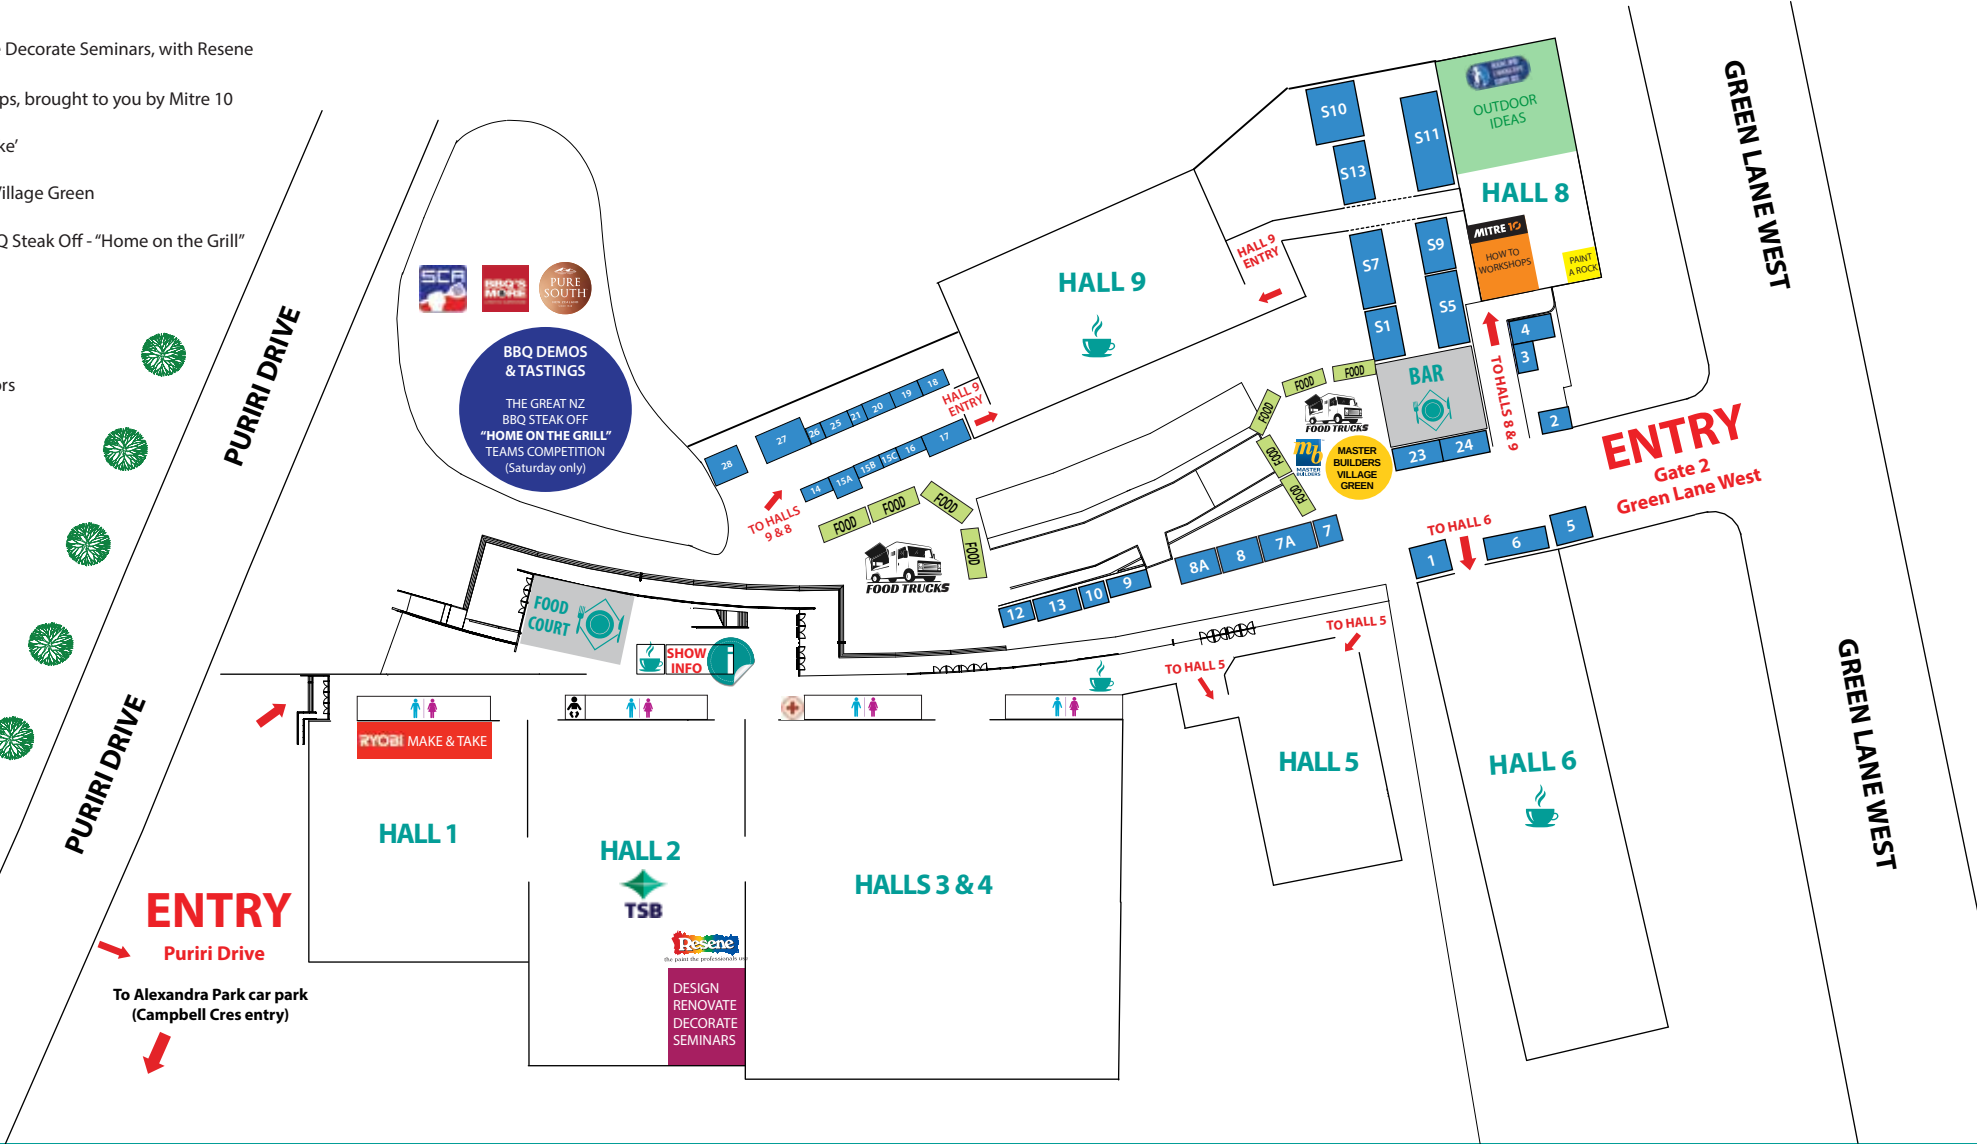

SHOW MAP

- Design Renovate Decorate Seminars, with Resene
- How To Workshops, brought to you by Mitre 10
- Ryobi 'Make & Take'
- Master Builders Village Green
- The Great NZ BBQ Steak Off - "Home on the Grill"
- Outdoor Ideas
- Paint A Rock
- Outdoor Exhibitors

- Show Info
- Coffee Stop
- Food / Cafe
- Public Toilets
- Parents Room
- Medical

THANK YOU TO
OUR SPONSORS
& SUPPORTERS!